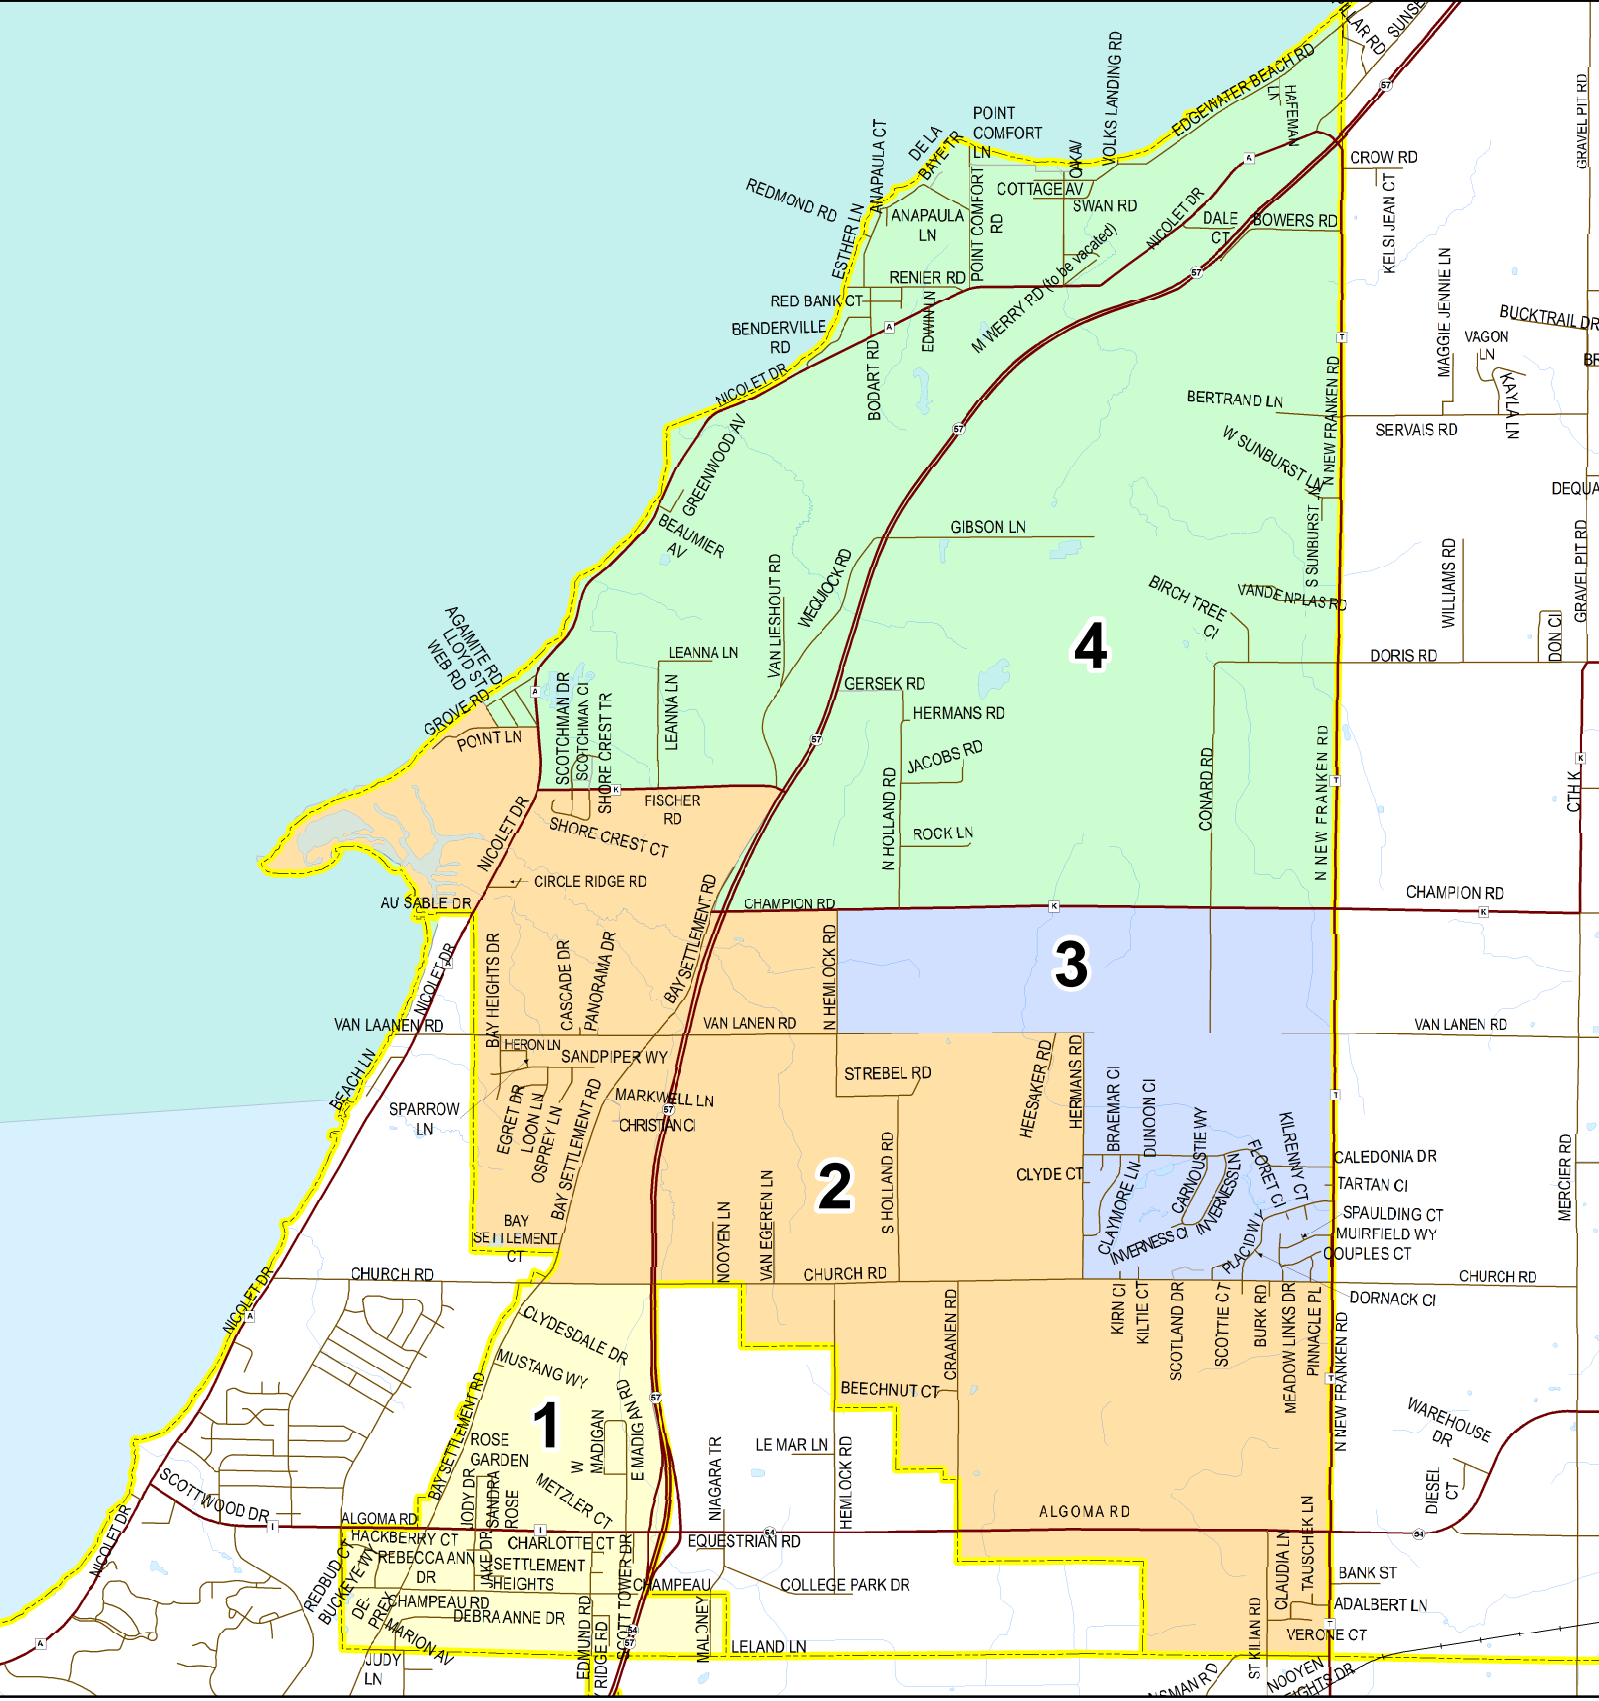

2011 Ward Plan

Town of Scott, Brown County, Wisconsin

Street Centerlines

-  Highway (Federal, State, County)
-  Local Road or Street
-  Private Road or Street
-  Unofficial Road or Street
-  Multi-Use Trail
-  Railroad

-  1 Ward Boundary
-  Municipal Boundary